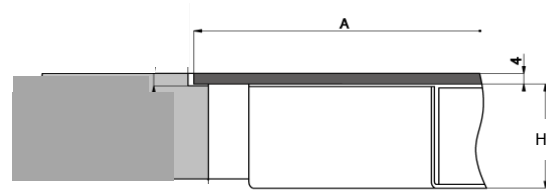

Specifications

- Black opaque glass
- C-edge
- Individual touch control
- Surface or flushmount pointing method
- Low standby power consumption (<0,5W)

Dimensions

- Dimension cooking zone 210 mm (diam) 300 mm
- Dimension cooking zone 175 mm (diam) 270 mm

Technical specifications

- Maximum power 6800 W
- Connection 230 V - 1P+N/2P/3P - 50 Hz
- Connection 400 V - 2P+N - 50 Hz
- Weight 12,4 kg

mm		
diam A	300	cooking zone 210 mm
diam A	270	cooking zone 175 mm

Dimensions

NOVY®

Cooking zone 175 mm

mm	A	H
	270	57

Cooking zone 210 mm

mm	A	H
	300	57

Touch control

mm	A	H
	326x160 - R80	35

Mounting method - SURFACE

Cooking zone 175 mm

mm	E	F	G	K	P
	254	265	max 20	4	6

Cooking zone 210 mm

mm	E	F	G	K	P
	284	295	max 20	4	6

Touch control

mm	E	K	P
	314x150-R75	4	6

Sealing 2mm