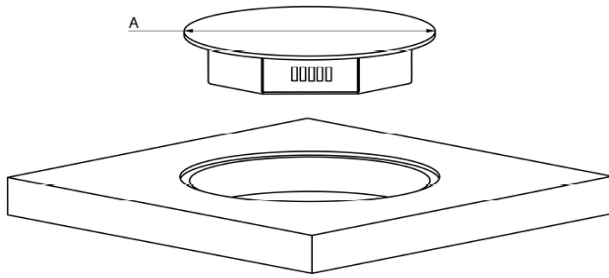

Specifications

- Black opaque glass
- C-edge
- Individual touch control
- Surface or flushmount pointing method
- Low standby power consumption (<0,5W)

Dimensions

- Dimension cooking zone 210 mm (diam) 300 mm
- Dimension cooking zone 175 mm (diam) 270 mm

Technical specifications

- Maximum power 6800 W
- Connection 230 V - 1P+N/2P/3P - 50 Hz
- Connection 400 V - 2P+N - 50 Hz
- Weight 12,4 kg

mm		
diam A	300	cooking zone 210 mm
diam A	270	cooking zone 175 mm

Dimensions

NOVY®

Cooking zone 175 mm

mm	A	H
	270	57

Cooking zone 210 mm

mm	A	H
	300	57

Touch control

mm	A	H
	326x160 - R80	35

Mounting method - SURFACE

Cooking zone 175 mm

mm	E	F	G	K	P
	254	265	max 20	4	6

Cooking zone 210 mm

mm	E	F	G	K	P
	284	295	max 20	4	6

Touch control

mm	E	K	P
	314x150-R75	4	6

Sealing 2mm