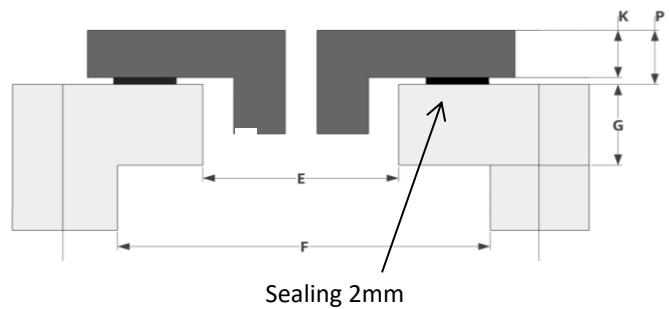

Specifications

- Black opaque glass
- C-edge
- Individual touch control
- Surface or flushmount pointing method
- Low standby power consumption (<0,5W)

Dimensions

- Dimension cooking zone 210 mm (diam) 300 mm
- Dimension cooking zone 175 mm (diam) 270 mm

Dimensions

NOVY®

Cooking zone 175 mm

mm	A	H
	270	57

Cooking zone 210 mm

mm	A	H
	300	57

Touch control

mm	A	H
	326x160 - R80	35

Mounting method - SURFACE

Cooking zone 175 mm

mm	E	F	G	K	P
	254	265	max 20	4	6

Cooking zone 210 mm

mm	E	F	G	K	P
	284	295	max 20	4	6

Touch control

mm	E	K	P
	314x150-R75	4	6

Sealing 2mm

Mounting method - FLUSHLINE

Cooking zone 175 mm

mm	E	F	G	K	P	S
	254	265	max 20	4	6	274

Cooking zone 210 mm

mm	E	F	G	K	P	S
	284	295	max 20	4	6	304

Touch control

mm	E	K	P	S
	314x150-R75	4	6	330x164 - R82

Sealing 2mm