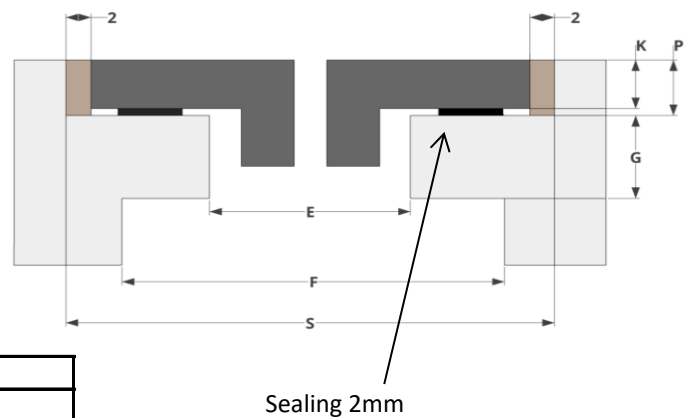

Specifications

- Black opaque glass
- C-edge
- Individual touch control
- Surface or flushmount pointing method
- Low standby power consumption (<0,5W)

Dimensions

- Dimension cooking zone 210 mm (diam) 300 mm
- Dimension cooking zone 175 mm (diam) 270 mm

Dimensions

NOVY®

Cooking zone 175 mm

mm	A	H
	270	57

Cooking zone 210 mm

mm	A	H
	300	57

Touch control

mm	A	H
	326x160 - R80	35

Mounting method - SURFACE

Cooking zone 175 mm

mm	E	F	G	K	P
	254	265	max 20	4	6

Cooking zone 210 mm

mm	E	F	G	K	P
	284	295	max 20	4	6

Touch control

mm	E	K	P
	314x150-R75	4	6

Sealing 2mm

Mounting method - FLUSHLINE

Cooking zone 175 mm

mm	E	F	G	K	P	S
	254	265	max 20	4	6	274

Cooking zone 210 mm

mm	E	F	G	K	P	S
	284	295	max 20	4	6	304

Touch control

mm	E	K	P	S
	314x150-R75	4	6	330x164 - R82

Sealing 2mm