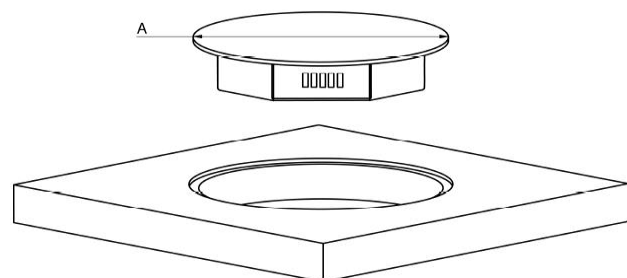

Specifications

- Black opaque glass
- C-edge
- Individual touch control
- Surface or flushmount pointing method
- Low standby power consumption (<0,5W)

Dimensions

- Dimension cooking zone 210 mm (diam) 300 mm
- Dimension cooking zone 175 mm (diam) 270 mm

Technical specifications

- Maximum power 6800 W
- Connection 230 V - 1P+N/2P/3P - 50 Hz
- Connection 400 V - 2P+N - 50 Hz
- Weight 12,4 kg

mm		
diam A	300	cooking zone 210 mm
diam A	270	cooking zone 175 mm

Dimensions

NOVY®

Cooking zone 175 mm

mm	A	H
	270	57

Cooking zone 210 mm

mm	A	H
	300	57

Touch control

mm	A	H
	326x160 - R80	35

Mounting method - SURFACE

Cooking zone 175 mm

mm	E	F	G	K	P
	254	265	max 20	4	6

Cooking zone 210 mm

mm	E	F	G	K	P
	284	295	max 20	4	6

Touch control

mm	E	K	P
	314x150-R75	4	6

Sealing 2mm